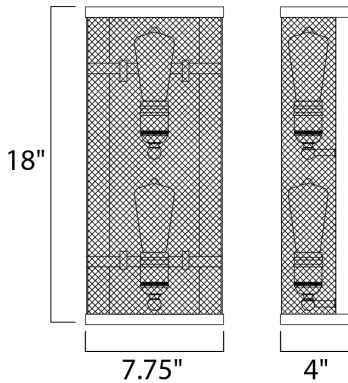

**MEASUREMENTS**

DIMENSION : 7.75" W x 18" H x 4" Ext  
 MAX OAH : 5" W x 0.75" H  
 HANGING WEIGHT : 4.18 lb

**LAMPING**

INPUT VOLTAGE : 120V  
 BULB : 2 x 60W Incandescent E26 Medium , 120W Total  
 BULB INCLUDED : (Not Included)  
 DIMMABLE : Yes