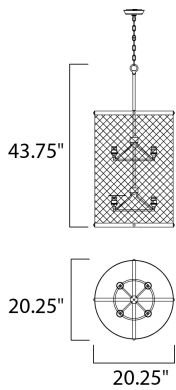

**MEASUREMENTS**

DIMENSION : 20.25" L x 20.25" W x 43.5" H  
 HANGING WEIGHT : 12 lb

**LAMPING**

INPUT VOLTAGE : 120V  
 BULB : 8 x 60W Incandescent E26 Medium , 480W Total  
 BULB INCLUDED : (Not Included)  
 DIMMABLE : Yes