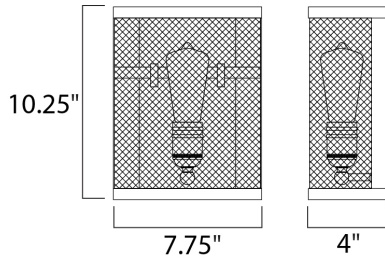

MEASUREMENTS

DIMENSION : 7.75" W x 10.25" H x 4" Ext
 MAX OAH : 5" W x 0.75" H
 HANGING WEIGHT : 2.64 lb

LAMPING

INPUT VOLTAGE : 120V
 BULB : 1 x 60W Incandescent E26 Medium , 60W Total
 BULB INCLUDED : (Not Included)
 DIMMABLE : Yes