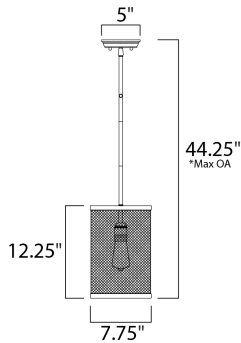

*max overall height

MEASUREMENTS

- DIMENSION : 7.75" L x 7.75" W x 12.25" H
- MAX OAH : 44.25" OAH
- CANOPY : 5" W x 1.25" H x 5" L
- HANGING WEIGHT : 3.3 lb

LAMPING

- INPUT VOLTAGE : 120V
- BULB : 1 x 60W Incandescent E26 Medium , 60W Total
- BULB INCLUDED : (Not Included)
- DIMMABLE : Yes