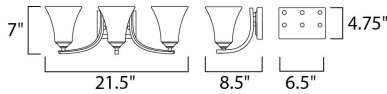

**MEASUREMENTS**

- DIMENSION : 21.5" W x 7" H x 8.5" Ext
- BACK PLATE : 6.5" W x 4.75" H x 2.75" HCO
- HANGING WEIGHT : 6.69 lb

**LAMPING**

- INPUT VOLTAGE : 120V
- BULB : 3 x 60W Incandescent E26 Medium , 180W Total
- BULB INCLUDED : (Not Included)
- DIMMABLE : Yes