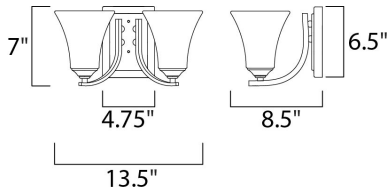

MEASUREMENTS

DIMENSION : 13.5" W x 7" H x 8.5" Ext
 BACK PLATE : 4.76" W x 6.5" H x 3.5" HCO
 HANGING WEIGHT : 4.9 lb

LAMPING

INPUT VOLTAGE : 120V
 BULB : 2 x 60W Incandescent E26 Medium , 120W Total
 BULB INCLUDED : (Not Included)
 DIMMABLE : Yes