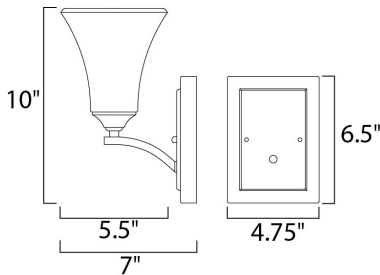

**MEASUREMENTS**

DIMENSION : 5.5" W x 10" H x 7" Ext  
 MAX OAH : 4.76" W x 6.5" H  
 HANGING WEIGHT : 2.49 lb

**LAMPING**

INPUT VOLTAGE : 120V  
 BULB : 1 x 60W Incandescent E26 Medium , 60W Total  
 BULB INCLUDED : (Not Included)  
 DIMMABLE : Yes