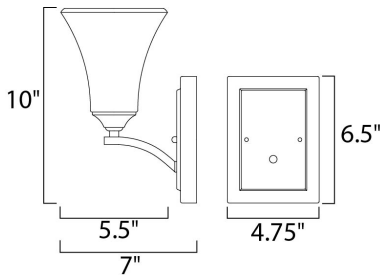

MEASUREMENTS

DIMENSION : 5.5" W x 10" H x 7" Ext
 MAX OAH : 4.76" W x 6.5" H
 HANGING WEIGHT : 2.49 lb

LAMPING

INPUT VOLTAGE : 120V
 BULB : 1 x 60W Incandescent E26 Medium , 60W Total
 BULB INCLUDED : (Not Included)
 DIMMABLE : Yes