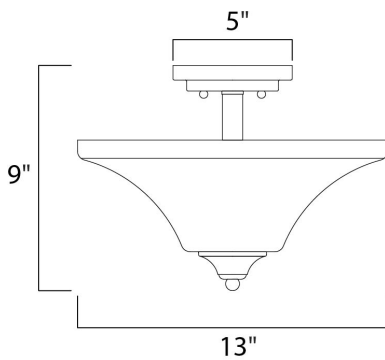

**MEASUREMENTS**

DIMENSION : 13" L x 13" W x 9" H  
 CANOPY : 5" W x 1" H  
 HANGING WEIGHT : 5.84 lb

**LAMPING**

INPUT VOLTAGE : 120V  
 BULB : 2 x 60W Incandescent E26 Medium , 120W Total  
 BULB INCLUDED : (Not Included)  
 DIMMABLE : Yes