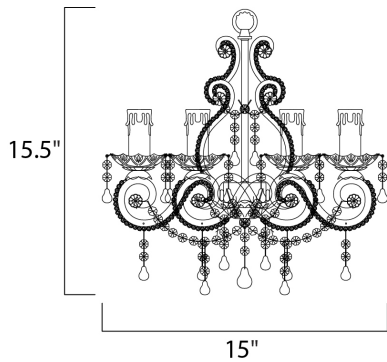

PRODUCT DESCRIPTION

The Katherine collection is a traditional collection that features an Oil Rubbed Bronze finish with crystal bead accents.

MEASUREMENTS

DIMENSION : 15" W x 16.5" H

HANGING WEIGHT : 5.95 lb

LAMPING

INPUT VOLTAGE : 120V

BULB : 4 x 60W Incandescent E12 Candelabra , 240W Total

DIMMABLE : Standard Dimmer

FINISHES OPTION

 Oil Rubbed Bronze

MATERIAL

Steel