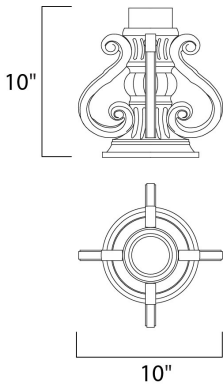

MEASUREMENTS

DIMENSION : 10" W x 10" H
 HANGING WEIGHT : 3.3 lb

LAMPING

BULB : NAW , 0W Total
 DIMMABLE :

FINISHES OPTION

-  Black
-  Oriental Bronze
-  Sienna

MATERIAL

Aluminum