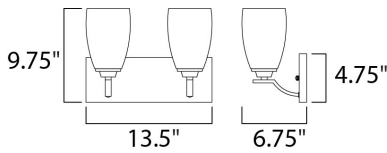

PRODUCT DESCRIPTION

A clean, contemporary design featuring rectangular tubing, finished in your choice of Polished Chrome or Oil Rubbed Bronze, is enhanced by the tall scale, Satin White glass shades.

MEASUREMENTS

DIMENSION : 13.5" W x 9.75" H x 6.75" Ext
 BACK PLATE : 13.38" W x 4.75" H x 7.6" HCO
 HANGING WEIGHT : 3.31 lb

LAMPING

INPUT VOLTAGE : 120V
 BULB : 2 x 60W Incandescent E26 Medium , 120W Total
 BULB INCLUDED : (Not Included)
 DIMMABLE : Yes
 LIGHTING_DIRECTION : Both