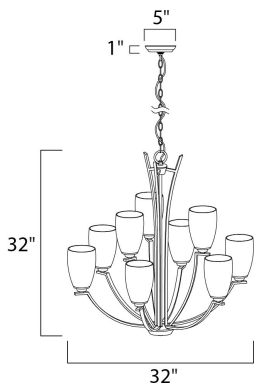

PRODUCT DESCRIPTION

A clean, contemporary design featuring rectangular tubing, finished in your choice of Polished Chrome or Oil Rubbed Bronze, is enhanced by the tall scale, Satin White glass shades.

FINISHES OPTION

-  Oil Rubbed Bronze
-  Polished Chrome

GLASS

Satin White SW

MATERIAL

Steel, Glass

RATINGS

cETLus
Dry Location

ADDITIONAL

OPERATING TEMPERATURE:
-20°C (-4°F), 40°C (104°F)

MEASUREMENTS

- DIMENSION : 32" W x 32" H
- CANOPY : 5" W x 1" H x 5" L
- HANGING WEIGHT : 17.42 lb

LAMPING

- INPUT VOLTAGE : 120V
- BULB : 9 x 60W Incandescent E26 Medium , 540W Total
- BULB INCLUDED : (Not Included)
- DIMMABLE : Yes