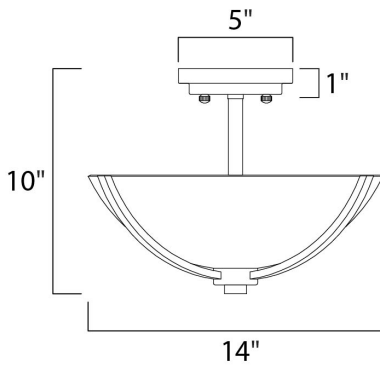

**PRODUCT DESCRIPTION**

A clean, contemporary design featuring rectangular tubing, finished in your choice of Polished Chrome or Oil Rubbed Bronze, is enhanced by the tall scale, Satin White glass shades.

**MEASUREMENTS**

DIMENSION : 14" W x 10" H  
 CANOPY : 5" W x 1" H x 5" L  
 HANGING WEIGHT : 5.51 lb

**LAMPING**

INPUT VOLTAGE : 120V  
 BULB : 3 x 60W Incandescent E26 Medium , 180W Total  
 DIMMABLE : Yes