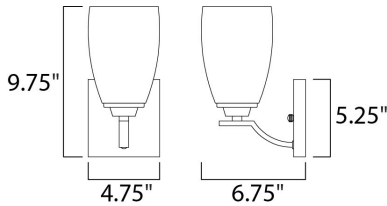

PRODUCT DESCRIPTION

A clean, contemporary design featuring rectangular tubing, finished in your choice of Polished Chrome or Oil Rubbed Bronze, is enhanced by the tall scale, Satin White glass shades.

MEASUREMENTS

DIMENSION : 4.75" W x 9.75" H x 6.75" Ext
 MAX OAH : 4.75" W x 5.12" H
 HANGING WEIGHT : 1.32 lb

LAMPING

INPUT VOLTAGE : 120V
 BULB : 1 x 60W Incandescent E26 Medium , 60W Total
 DIMMABLE : Yes
 LIGHTING_DIRECTION : Both