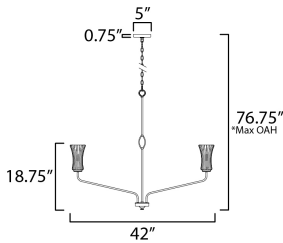

PRODUCT DESCRIPTION

Incorporating classical elements throughout, this collection delivers a refreshingly transitional design aesthetic. An open wrought-iron break at the chandelier's stem supports upward curving round tubes that terminate at Clear Ribbed glass shades. Finished in a Natural Aged Brass finish, the collection complements a variety of design aesthetics.

*max overall height

MEASUREMENTS

- DIMENSION : 42" L x 42" W x 18.75" H
- MAX OAH : 76.75" OAH
- CANOPY : 5" W x 0.75" H x 5" L
- HANGING WEIGHT : 12.1 lb

LAMPING

- INPUT VOLTAGE : 120V
- BULB : 8 x 60W Incandescent E12 Candelabra , 480W Total
- BULB INCLUDED : (Not Included)
- DIMMABLE : Y