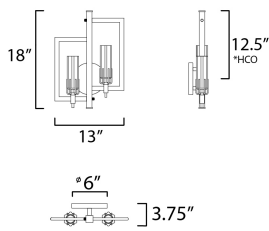

LAMPING

INPUT VOLTAGE : 120V
BULB : 2 x 60W Incandescent E12 Candelabra , 120W Total
BULB INCLUDED : (Not Included)
DIMMABLE : Y
LIGHTING_DIRECTION : Up