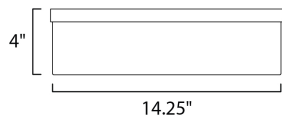

MEASUREMENTS

DIMENSION : 14.25" L x 14.25" W x 4" H
 CANOPY : 13.75" W x 1" H x 13.75" L
 HANGING WEIGHT : 6.6 lb

LAMPING

INPUT VOLTAGE : 120V
 BULB : 2 x 40W Incandescent E26 Medium , 80W Total
 BULB INCLUDED : (Not Included)
 DIMMABLE : Y