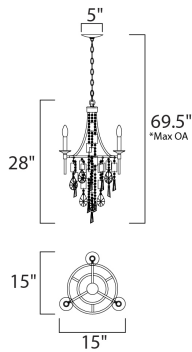

*max overall height

MEASUREMENTS

- DIMENSION : 15" L x 15" W x 28" H
- MAX OAH : 69.5" OAH
- CANOPY : 5" W x 1.25" H x 5" L
- HANGING WEIGHT : 6.6 lb
- WIRE LENGTH : 120"

LAMPING

- INPUT VOLTAGE : 120V
- BULB : 3 x 60W Incandescent E12 Candelabra , 180W Total
- BULB INCLUDED : (Not Included)
- DIMMABLE : Yes