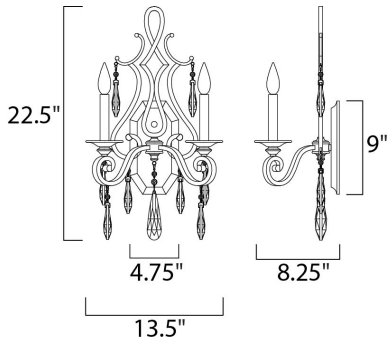

PRODUCT DESCRIPTION

The Chic collection uses symmetry and sparkle to make a profound statement with its curvaceous arms in a warm Heritage finish complementing the smooth Cognac glass bowls. As the chandelier descends from its ornate base, teardrop Crystals reflect and refract the light, casting a romantic glow.

MEASUREMENTS

DIMENSION : 13.5" W x 22.5" H x 8.25" Ext
 MAX OAH : 4.75" W x 9" H
 HANGING WEIGHT : 3.96 lb

LAMPING

INPUT VOLTAGE : 120V
 BULB : 2 x 60W Incandescent E12 Candelabra , 120W Total
 BULB INCLUDED : (Not Included)
 DIMMABLE : Yes