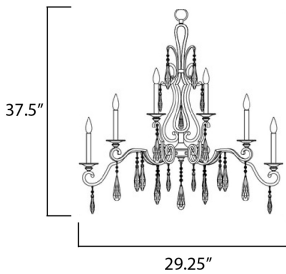

PRODUCT DESCRIPTION

The Chic collection uses symmetry and sparkle to make a profound statement with its curvaceous arms in a warm Heritage finish complementing the smooth Cognac glass bowls. As the chandelier descends from its ornate base, teardrop Crystals reflect and refract the light, casting a romantic glow.

MEASUREMENTS

DIMENSION : 29.25" L x 17.75" W x 37.5" H
 HANGING WEIGHT : 12.5 lb

LAMPING

INPUT VOLTAGE : 120V
 BULB : 6 x 60W Incandescent E12 Candelabra , 360W Total
 BULB INCLUDED : (Not Included)
 DIMMABLE : Yes