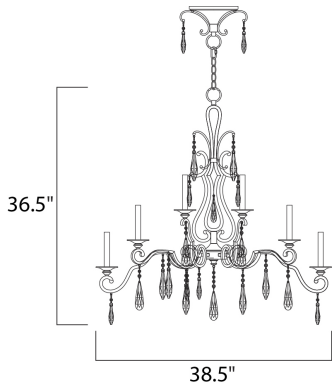

**PRODUCT DESCRIPTION**

The Chic collection uses symmetry and sparkle to make a profound statement with its curvaceous arms in a warm Heritage finish complementing the smooth Cognac glass bowls. As the chandelier descends from its ornate base, teardrop Crystals reflect and refract the light, casting a romantic glow.

**MEASUREMENTS**

DIMENSION : 38.5" L x 17.75" W x 36.5" H  
 HANGING WEIGHT : 17.73 lb

**LAMPING**

INPUT VOLTAGE : 120V  
 BULB : 1 x 60W Incandescent E12 Candelabra , 600W Total  
 BULB INCLUDED : (Not Included)  
 DIMMABLE : Standard Dimmer