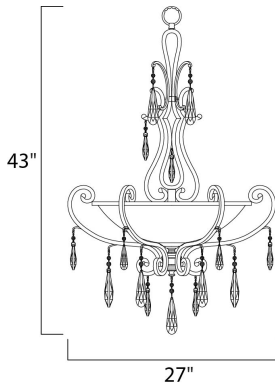

MEASUREMENTS

DIMENSION : 27" W x 43" H
 HANGING WEIGHT : 18.17 lb

LAMPING

INPUT VOLTAGE : 120V
 BULB : 4 x 60W Incandescent E26 Medium , 240W Total
 BULB INCLUDED : (Not Included)
 DIMMABLE : Yes

FINISHES OPTION