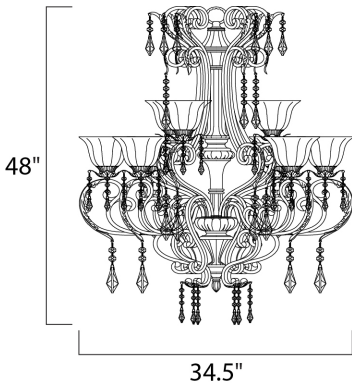

MEASUREMENTS

DIMENSION : 34.5" W x 48" H
 CANOPY : 6.19" W x 1.38" H x 6.19" L
 HANGING WEIGHT : 46.2 lb

LAMPING

INPUT VOLTAGE : 120V
 BULB : 9 x 60W Incandescent E26 Medium , 540W Total
 BULB INCLUDED : (Not Included)
 DIMMABLE : Standard Dimmer