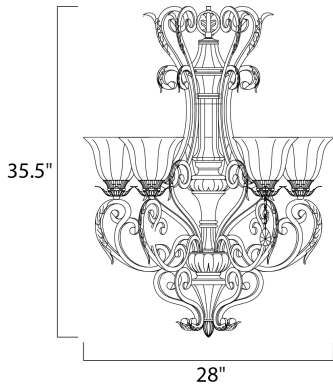

MEASUREMENTS

DIMENSION : 28" W x 35.5" H
 CANOPY : 6.19" W x 1.38" H x 6.19" L
 HANGING WEIGHT : 30.93 lb

LAMPING

INPUT VOLTAGE : 120V
 BULB : 5 x 100W Incandescent E26 Medium , 500W Total
 BULB INCLUDED : (Not Included)
 DIMMABLE : Standard