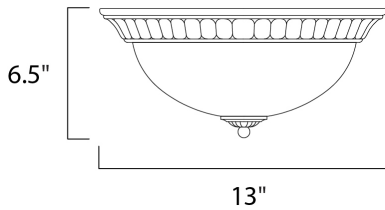

MEASUREMENTS

DIMENSION : 13" W x 6.5" H
 HANGING WEIGHT : 3.26 lb

LAMPING

INPUT VOLTAGE : 120V
 BULB : 2 x 60W Incandescent E26 Medium , 120W Total
 BULB INCLUDED : (Not Included)
 DIMMABLE : Standard Dimmer