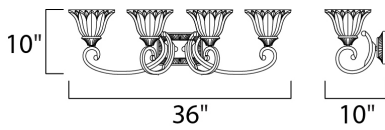

**PRODUCT DESCRIPTION**

Sculptured Wilshire glass shades adorn this metal frame painted in our Oil Rubbed Bronze finish make this competitively price family a sure fired winner.

**MEASUREMENTS**

DIMENSION : 36" W x 10" H x 10" Ext  
 BACK PLATE : 4.92" W x 6.97" H  
 HANGING WEIGHT : 10.58 lb

**LAMPING**

INPUT VOLTAGE : 120V  
 BULB : 4 x 60W Incandescent E26 Medium , 240W Total  
 BULB INCLUDED : (Not Included)  
 DIMMABLE : Yes

**FINISHES OPTION**

 Oil Rubbed Bronze (OI)

**GLASS**

Wilshire WS