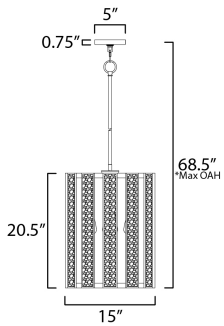

PRODUCT DESCRIPTION

Classic in form and evoking the sea, laminae of Capiz shell are framed in paneled drum shapes. The Natural Aged Brass finish refines the coastal elements and complements the warm glow from behind the translucent panels. Available in 3 configurations of pendants and a tall ADA-compliant wall sconce, the collection offers a sophisticated approach at coastal design.

*max overall height

MEASUREMENTS

- DIMENSION : 15" L x 15" W x 20.5" H
- MAX OAH : 68.5" OAH
- CANOPY : 5" W x 0.75" H x 5" L
- HANGING WEIGHT : 4.58 lb

LAMPING

- INPUT VOLTAGE : 120V
- BULB : 3 x 60W Incandescent E26 Medium , 180W Total
- BULB INCLUDED : (Not Included)
- DIMMABLE : Y