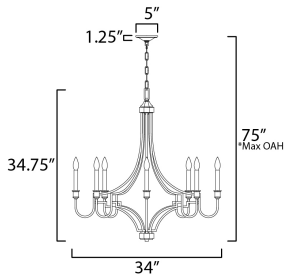

MEASUREMENTS

DIMENSION : 34" L x 34" W x 34.75" H
 MAX OAH : 75" OAH
 CANOPY : 5" W x 1.25" H x 5" L
 HANGING WEIGHT : 5.43 lb

LAMPING

INPUT VOLTAGE : 120V
 BULB : 8 x 60W Incandescent E12 Candelabra , 480W Total
 BULB INCLUDED : (Not Included)
 DIMMABLE : Y