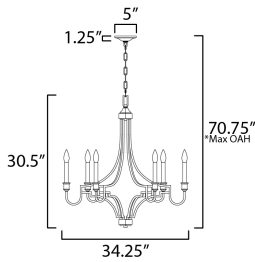

*max overall height

MEASUREMENTS

DIMENSION : 29" L x 29" W x 30.5" H
 MAX OAH : 70.75" OAH
 CANOPY : 5" W x 1.25" H x 5" L
 HANGING WEIGHT : 3.95 lb

LAMPING

INPUT VOLTAGE : 120V
 BULB : 6 x 60W Incandescent E12 Candelabra , 360W Total
 BULB INCLUDED : (Not Included)
 DIMMABLE : Y