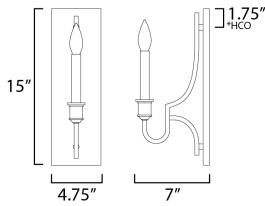

LAMPING

INPUT VOLTAGE : 120V
BULB : 1 x 60W Incandescent E12 Candelabra , 60W Total
BULB INCLUDED : (Not Included)
DIMMABLE : Y
LIGHTING_DIRECTION : Up