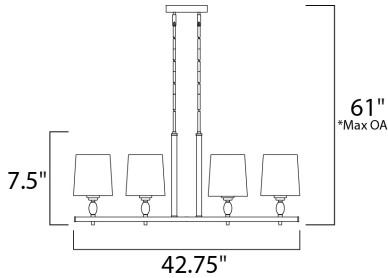

*max overall height

MEASUREMENTS

DIMENSION : 42.75" L x 7.5" W x 28" H
 MAX OAH : 61" OAH
 HANGING WEIGHT : 6.92 lb

LAMPING

INPUT VOLTAGE : 120V
 BULB : 4 x 60W Incandescent E12 Candelabra , 240W Total
 DIMMABLE : Standard Dimmer
 COLOR_TEMP : 2700K