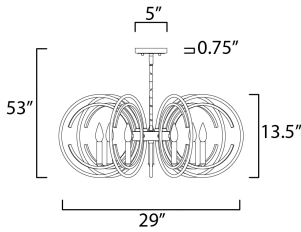

MEASUREMENTS

- DIMENSION : 29" W x 13.5" H
- MAX OAH : 53" OAH
- CANOPY : 0.75" H x 5" L
- HANGING WEIGHT : 11.46 lb

LAMPING

- INPUT VOLTAGE : 120V
- BULB : 7 x 60W Incandescent E12 Candelabra , 420W Total
- BULB INCLUDED : (Not Included)
- DIMMABLE : Yes
- LIGHTING_DIRECTION : Up

FINISHES OPTION

 Black / Gold (BKGLD)

MATERIAL

Steel

RATINGS

cULus
Dry Location

ADDITIONAL

INSTALL UP/DOWN: Up
SLOPE: 90
OPERATING TEMPERATURE:
-20°C (-4°F), 40°C (104°F)