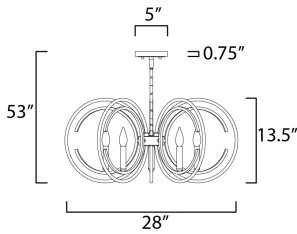

MEASUREMENTS

- DIMENSION : 28" W x 13.5" H
- MAX OAH : 53" OAH
- CANOPY : 0.75" H x 5" L
- HANGING WEIGHT : 7.82 lb

LAMPING

- INPUT VOLTAGE : 120V
- BULB : 5 x 60W Incandescent E12 Candelabra , 300W Total
- BULB INCLUDED : (Not Included)
- DIMMABLE : Yes
- LIGHTING_DIRECTION : Up

FINISHES OPTION

- Black / Gold (BKGLD)

MATERIAL

Steel

RATINGS

cULus
Dry Location

ADDITIONAL

INSTALL UP/DOWN: Up
SLOPE: 90
OPERATING TEMPERATURE:
-20°C (-4°F), 40°C (104°F)