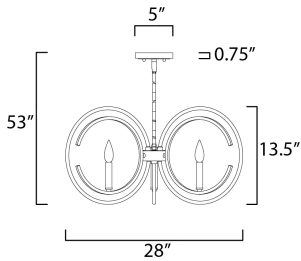

MEASUREMENTS

- DIMENSION : 28" W x 13.5" H
- MAX OAH : 53" OAH
- CANOPY : 0.75" H x 5" L
- HANGING WEIGHT : 5.82 lb

LAMPING

- INPUT VOLTAGE : 120V
- BULB : 3 x 60W Incandescent E12 Candelabra , 180W Total
- BULB INCLUDED : (Not Included)
- DIMMABLE : Yes
- LIGHTING_DIRECTION : Up

FINISHES OPTION

Black / Gold (BKGLD)

MATERIAL

Steel

RATINGS

cULus
Dry Location

ADDITIONAL

INSTALL UP/DOWN: Up
SLOPE: 90
OPERATING TEMPERATURE:
-20°C (-4°F), 40°C (104°F)