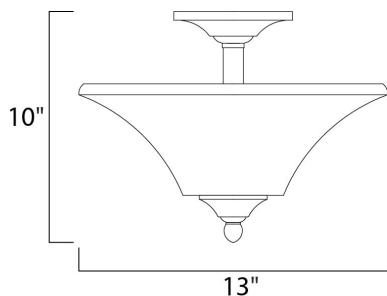

**PRODUCT DESCRIPTION**

Soft curves meet straight lines in this arts and crafts inspired design. The frame is finished in Heirloom Brass and enhanced by the flowing lines of the Frost Lichen glass.

**MEASUREMENTS**

DIMENSION : 13" W x 10" H  
 HANGING WEIGHT : 5.95 lb

**LAMPING**

INPUT VOLTAGE : 120V  
 BULB : 2 x 100W Incandescent E26 Medium , 200W Total  
 BULB INCLUDED : (Not Included)  
 DIMMABLE : Standard

**FINISHES OPTION**