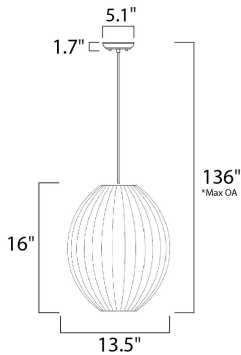

*max overall height

MEASUREMENTS

- DIMENSION : 13.5" L x 13.5" W x 16" H
- MAX OAH : 136" OAH
- CANOPY : 5.1" W x 1.7" H x 5.1" L
- HANGING WEIGHT : 1.54 lb

LAMPING

- INPUT VOLTAGE : 120V
- LUMENS : 1,650 Rated (1,100 Del.)
- BULB : 1 x 26W Fluorescent GU24 , 26W Total
- BULB INCLUDED : (Included)
- DIMMABLE : No

FINISHES OPTION

- Black (BK)

MATERIAL

Wood, Steel

RATINGS

Dry Location
CA Title 24

ADDITIONAL

SLOPE: 120
OPERATING TEMPERATURE:
-20°C (-4°F), 40°C (104°F)