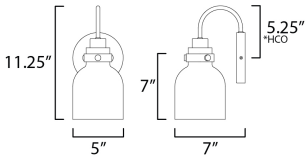

LAMPING

INPUT VOLTAGE : 120V
BULB : 1 x 60W Incandescent E26 Medium , 60W Total
BULB INCLUDED : (Not Included)
DIMMABLE : Y
LIGHTING_DIRECTION : Down