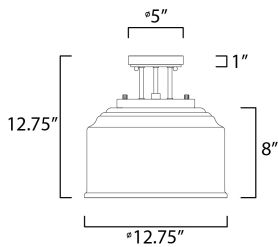

**PRODUCT DESCRIPTION**

A modest frame of steel tubing gently bends to support a cluster of Clear Seedy bell-shaped glass. Similarly the bobeches and other metal accents echo that traditional bell shape creating an instant classic. An easy choice with transitional appeal, choose from a variety of complimentary finishes including matte Black, Heritage Brass or Satin Nickel.

**MEASUREMENTS**

DIMENSION : 12.75" L x 12.75" W x 12.75" H  
 CANOPY : 5" W x 1" H x 5" L  
 HANGING WEIGHT : 5.5 lb

**LAMPING**

INPUT VOLTAGE : 120V  
 BULB : 3 x 60W Incandescent E26 Medium , 180W Total  
 BULB INCLUDED : (Not Included)  
 DIMMABLE : Y