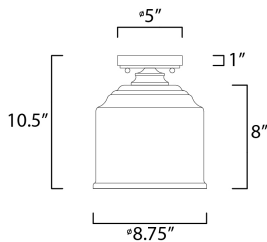

**PRODUCT DESCRIPTION**

A modest frame of steel tubing gently bends to support a cluster of Clear Seedy bell-shaped glass. Similarly the bobeches and other metal accents echo that traditional bell shape creating an instant classic. An easy choice with transitional appeal, choose from a variety of complimentary finishes including matte Black, Heritage Brass or Satin Nickel.

**MEASUREMENTS**

DIMENSION : 8.75" L x 8.75" W x 10.5" H  
 CANOPY : 5" W x 1" H x 5" L  
 HANGING WEIGHT : 2.6 lb

**LAMPING**

INPUT VOLTAGE : 120V  
 BULB : 1 x 60W Incandescent E26 Medium , 60W Total  
 BULB INCLUDED : (Not Included)  
 DIMMABLE : Y