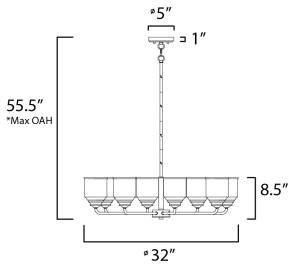

PRODUCT DESCRIPTION

A modest frame of steel tubing gently bends to support a cluster of Clear Seedy bell-shaped glass. Similarly the bobeches and other metal accents echo that traditional bell shape creating an instant classic. An easy choice with transitional appeal, choose from a variety of complimentary finishes including matte Black, Heritage Brass or Satin Nickel.

MEASUREMENTS

DIMENSION : 32" L x 32" W x 8.5" H
 MAX OAH : 55.5" OAH
 CANOPY : 5" W x 1" H x 5" L
 HANGING WEIGHT : 11.2 lb

LAMPING

INPUT VOLTAGE : 120V
 BULB : 8 x 60W Incandescent E26 Medium , 480W Total
 BULB INCLUDED : (Not Included)
 DIMMABLE : Y

*max overall height

FINISHES OPTION

-  Black (BK)
-  Heritage (HR)
-  Satin Nickel (SN)

GLASS

Seedy CD

MATERIAL

Steel + Glass

RATINGS