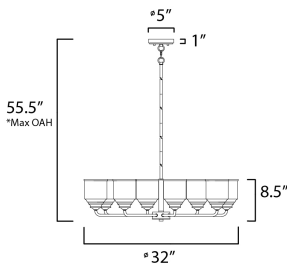

**PRODUCT DESCRIPTION**

A modest frame of steel tubing gently bends to support a cluster of Clear Seedy bell-shaped glass. Similarly the bobeches and other metal accents echo that traditional bell shape creating an instant classic. An easy choice with transitional appeal, choose from a variety of complimentary finishes including matte Black, Heritage Brass or Satin Nickel.

**MEASUREMENTS**

DIMENSION : 32" L x 32" W x 8.5" H  
 MAX OAH : 55.5" OAH  
 CANOPY : 5" W x 1" H x 5" L  
 HANGING WEIGHT : 11.2 lb

**LAMPING**

INPUT VOLTAGE : 120V  
 BULB : 8 x 60W Incandescent E26 Medium , 480W Total  
 BULB INCLUDED : (Not Included)  
 DIMMABLE :

\*max overall height

**FINISHES OPTION**

-  Black (BK)
-  Heritage (HR)
-  Satin Nickel (SN)

**GLASS**

Seedy CD

**MATERIAL**

Steel, Glass

**RATINGS**