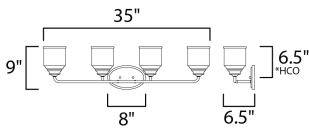

LAMPING

INPUT VOLTAGE : 120V
BULB : 4 x 60W Incandescent E26 Medium , 240W Total
BULB INCLUDED : (Not Included)
DIMMABLE :
LIGHTING_DIRECTION : Up/Down