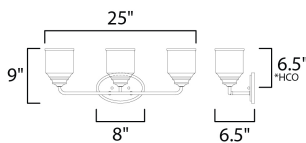

LAMPING

INPUT VOLTAGE : 120V
BULB : 3 x 60W Incandescent E26 Medium , 180W Total
BULB INCLUDED : (Not Included)
DIMMABLE :
LIGHTING_DIRECTION : Up/Down