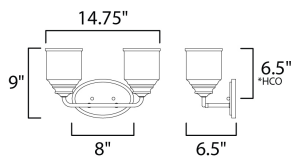

LAMPING

INPUT VOLTAGE : 120V
BULB : 2 x 60W Incandescent E26 Medium , 120W Total
BULB INCLUDED : (Not Included)
DIMMABLE :
LIGHTING_DIRECTION : Up/Down