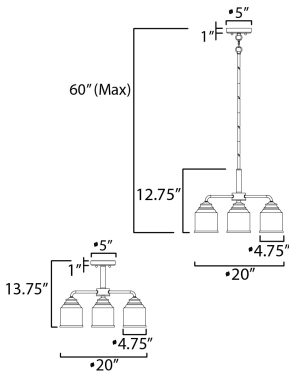

PRODUCT DESCRIPTION

A modest frame of steel tubing gently bends to support a cluster of Clear Seedy bell-shaped glass. Similarly the bobeches and other metal accents echo that traditional bell shape creating an instant classic. An easy choice with transitional appeal, choose from a variety of complimentary finishes including matte Black, Heritage Brass or Satin Nickel.

MEASUREMENTS

DIMENSION : 20" L x 20" W x 13.75" H
 MAX OAH : 60" OAH
 CANOPY : 5" W x 1" H x 5" L
 HANGING WEIGHT : 5.29 lb

LAMPING

INPUT VOLTAGE : 120V
 BULB : 3 x 60W Incandescent E26 Medium , 180W Total
 BULB INCLUDED : (Not Included)
 DIMMABLE :