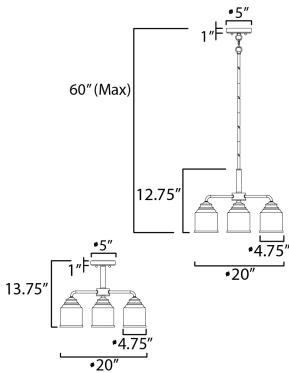

**PRODUCT DESCRIPTION**

A modest frame of steel tubing gently bends to support a cluster of Clear Seedy bell-shaped glass. Similarly the bobeches and other metal accents echo that traditional bell shape creating an instant classic. An easy choice with transitional appeal, choose from a variety of complimentary finishes including matte Black, Heritage Brass or Satin Nickel.

**MEASUREMENTS**

DIMENSION : 20" L x 20" W x 13.75" H  
 MAX OAH : 60" OAH  
 CANOPY : 5" W x 1" H x 5" L  
 HANGING WEIGHT : 5.29 lb

**LAMPING**

INPUT VOLTAGE : 120V  
 BULB : 3 x 60W Incandescent E26 Medium , 180W Total  
 BULB INCLUDED : (Not Included)  
 DIMMABLE :