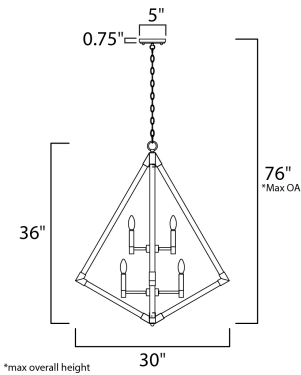

**MEASUREMENTS**

- DIMENSION : 30" L x 30" W x 36" H
- MAX OAH : 76" OAH
- CANOPY : 5" W x 0.75" H x 5" L
- HANGING WEIGHT : 11.22 lb

**LAMPING**

- INPUT VOLTAGE : 120V
- BULB : 8 x 60W Incandescent E12 Candelabra , 480W Total
- BULB INCLUDED : (Not Included)
- DIMMABLE :