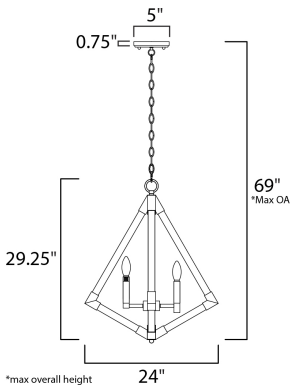

MEASUREMENTS

- DIMENSION : 24" L x 24" W x 29.25" H
- MAX OAH : 69" OAH
- CANOPY : 5" W x 0.75" H x 5" L
- HANGING WEIGHT : 8.14 lb

LAMPING

- INPUT VOLTAGE : 120V
- BULB : 4 x 60W Incandescent E12 Candelabra , 240W Total
- BULB INCLUDED : (Not Included)
- DIMMABLE :