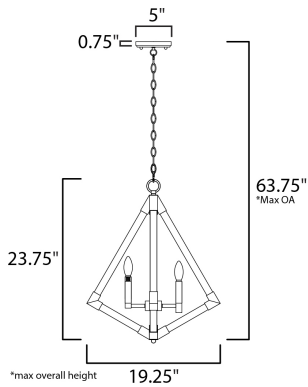

**MEASUREMENTS**

- DIMENSION : 19.25" L x 19.25" W x 23.75" H
- MAX OAH : 63.75" OAH
- CANOPY : 5" W x 0.75" H x 5" L
- HANGING WEIGHT : 7.04 lb

**LAMPING**

- INPUT VOLTAGE : 120V
- BULB : 4 x 60W Incandescent E12 Candelabra , 240W Total
- BULB INCLUDED : (Not Included)
- DIMMABLE :